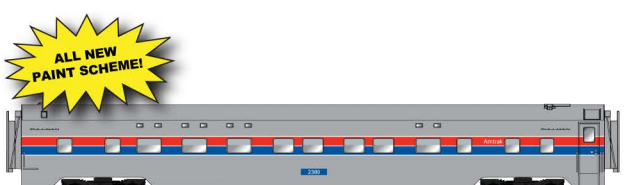

CCS6816

Amtrak (3 numbers)

Car Names:
-01 2380 -02 2381
-03 2382

CCS6817

Illinois Central - Leased (4 names)

Car Names:
-01 Imperial Bird (UP) -02 Imperial Letter (UP)
-03 Imperial Rock (UP) -04 Rip Van Winkle Bridge (NYC)