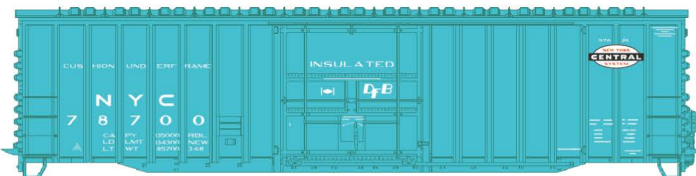

\$TBA*

Despatch Shops

Pennsylvania

X65

X58

NEW YORK CENTRAL

#224101 - NYC 78700 • SERVICED 3/1968
#224102 - NYC 78722 • SERVICED 3/1968

NORFOLK SOUTHERN