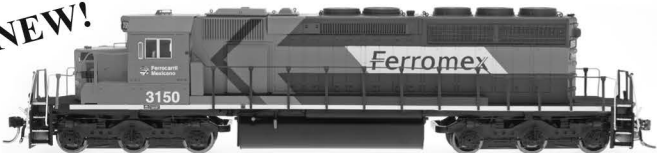

FERROMEX
(STOCK #69330(D)(S))

These SD40-2 Locomotives are decorated for Ferromex in red, green, and white. **This model has working ditch lights.**

STOCK / LOCO #
-01 3109
-02 3116
-03 3143
-04 3150

NEW!