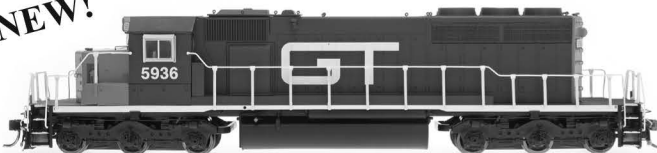

GRAND TRUNK
(STOCK #69331(D)(S))

These SD40-2 Locomotives are decorated for Grand Trunk in blue with white lettering. The nose and rear are painted red. **This model has working ditch lights.**

STOCK / LOCO #
-01 5933
-02 5936
-03 5937

NEW!