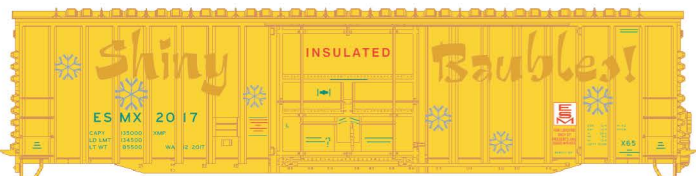

ESM 2017 HOLIDAY CAR (GOLD METALLIC)

#003006 - ESMX 2017 • SERVICED 12/2017

*MSRP to be determined.

May 2017