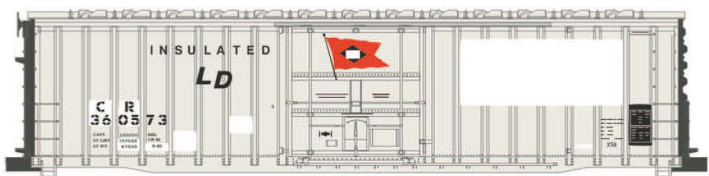

PITTSBURGH & LAKE ERIE

#224201 - P&LE 6923 • SERVICED 9/1967

CONRAIL (EX-LEHIGH VALLEY)

#222804 - CR 360573 • SERVICED 9/1980