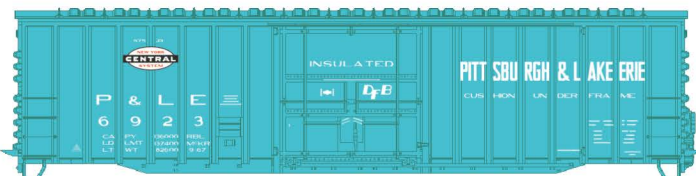

PITTSBURGH & LAKE ERIE

#224201 - P&LE 6923 • SERVICED 9/1967

CONRAIL (EX-LEHIGH VALLEY)

#222804 - CR 360573 • SERVICED 9/1980