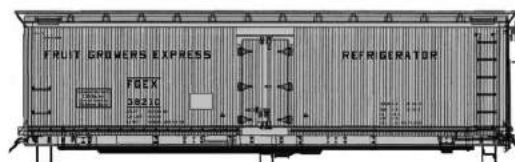

FGE - C&O (STOCK #47737)

These yellow refrigerator cars have a silver roof. The lettering is black.

Date:
JAX 10-56
STOCK / CAR #
-01 38210
-02 38265
-03 38372
-04 38387
-05 38434
-06 38499