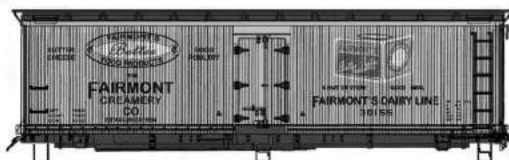

FAIRMONT CREAMERY (STOCK #47738)

These yellow refrigerator cars have a brown roof. The lettering is black. The herald is red and white.

Date:
BLT 3-26
STOCK / CAR #
-01 30155
-02 30161
-03 30168
-04 30172
-05 30179
-06 30184

NEW!