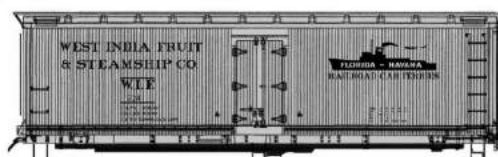

WEST INDIA FRUIT (STOCK #47740)

These refrigerator cars are completely yellow, roof and all. The lettering and herald are black.

Suggested Retail Price: $34.95

Date:
JAX 12-55
STOCK / CAR #
-01 702
-02 707
-03 713
-04 716
-05 720
-06 723