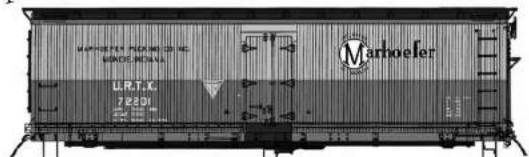

Date:
BLT 3-26
STOCK / CAR #
-01 30155
-02 30161
-03 30168
-04 30172
-05 30179
-06 30184

NEW!

MARHOEFER (STOCK #47736)

These refrigerator cars are yellow on the top half and orange on the bottom half. The roof is black. The lettering is black & white.