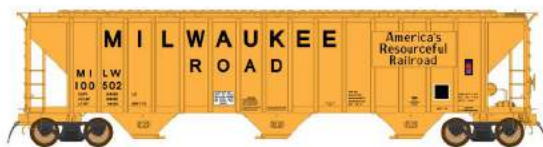

Milwaukee Road (3 numbers)

Date: BLT 7-72

Car Numbers:					
HO	N	HO	N	HO	N
-01 100500	-01	-02 100501	-02	-03 100502	-03

HO 472245
N 672245